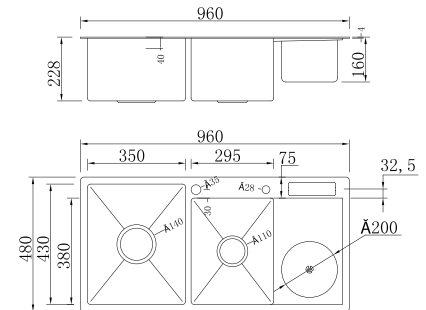

Size: 780x430x216 mm

Thickness: 1 mm

ADDITIONAL ACCESSORIES INCLUDED

WASTE FITTING

+

DRYING RACK

+

SOAP DISPENSER

Size: 780x430x228 mm

Thickness: Panel-4mm, Bowl-1.2 mm

ADDITIONAL ACCESSORIES INCLUDED

WASTE FITTING

+

DRYING RACK

+

COLANDER

Finish: Satin

Size: 1000x450x228 mm

Thickness: Panel-4mm, Bowl-1.2 mm

ADDITIONAL ACCESSORIES INCLUDED

WASTE FITTING

+

DRYING RACK

+

COLANDER

+

CUTTING BOARD

BN-0206

Double Bowl Kitchen Sink

Finish: Satin

Size: 960x480x228 mm

Thickness: Panel-4mm, Bowl-1.2 mm