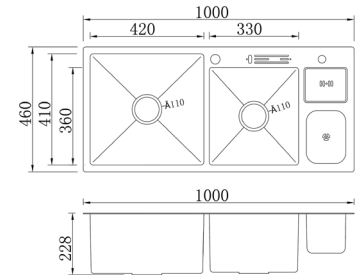

Size: 780x430x216 mm

Thickness: 1 mm

ADDITIONAL ACCESSORIES INCLUDED

WASTE FITTING

+

DRYING RACK

+

SOAP DISPENSER

Size: 680x450x216 mm

Thickness: 1 mm

ADDITIONAL ACCESSORIES INCLUDED

WASTE FITTING

+

DRYING RACK

+

SOAP DISPENSER

Size: 780x430x228 mm

Thickness: Panel-4mm, Bowl-1.2 mm

ADDITIONAL ACCESSORIES INCLUDED

WASTE FITTING

+

DRYING RACK

+

COLANDER

SOAP DISPENSER

+

KNIFE REST

BN-0214

Double Bowl Kitchen Sink

Finish: Satin

Size: 1000x460x228 mm

Thickness: Panel-4mm, Bowl-1.2 mm