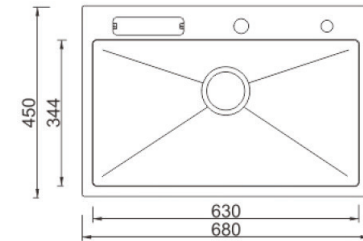

Finish: Satin

Size: 1200x600x230 mm

Thickness: 0.8mm

ADDITIONAL ACCESSORIES INCLUDED

DRAINER

BN-0405

Single Bowl Kitchen Sink

Finish: Satin

Size: 780x430x216 mm

Thickness: 1 mm

ADDITIONAL ACCESSORIES INCLUDED

WASTE FITTING

+

DRYING RACK

+

SOAP DISPENSER

BN-0201

Single Bowl Kitchen Sink

Finish: Satin

Size: 600x450x228 mm

Thickness: 1.2 mm

ADDITIONAL ACCESSORIES INCLUDED

WASTE FITTING

+

Size: 680x450x216 mm

Thickness: 1 mm

ADDITIONAL ACCESSORIES INCLUDED

WASTE FITTING

+

DRYING RACK

+

SOAP DISPENSER