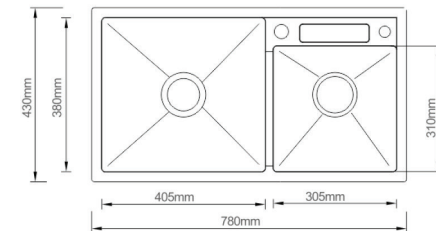

BN-0401

Double Bowl Kitchen Sink

Finish: Pearl Satin

Size: 820x430x205 mm

Thickness:

ADDITIONAL ACCESSORIES INCLUDED

WASTE FITTING

+

DRYING RACK

+

SOAP DISPENSER

BN-0403

Double Bowl Kitchen Sink

Finish: Pearl Satin

Size: 770x430x205/175 mm

Thickness: 1 mm

Finish: Pearl Satin

Size: 780x430x216 mm

Thickness: 1 mm

ADDITIONAL ACCESSORIES INCLUDED

WASTE FITTING

+

DRYING RACK

+

SOAP DISPENSER

+

KNIFE REST

BN-0406

Double Bowl Kitchen Sink

Finish: Satin

Size: 750x410x216 mm

Thickness: 1 mm