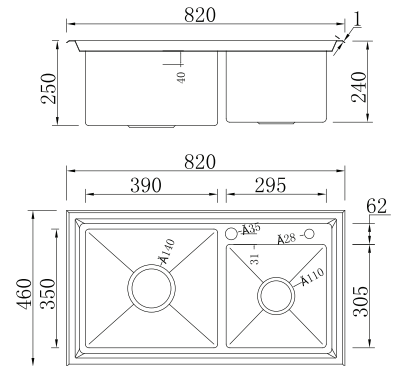

ADDITIONAL ACCESSORIES INCLUDED

+

+

+

+