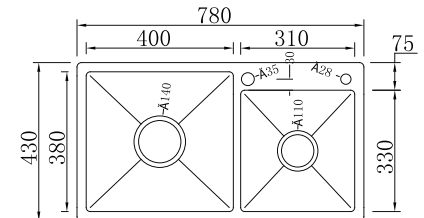

Size: 780x430x216 mm

Thickness: 1 mm

ADDITIONAL ACCESSORIES INCLUDED

WASTE FITTING

+

DRYING RACK

+

SOAP DISPENSER

BN-0213

Single Bowl Kitchen Sink

Finish: Satin

Size: 830x480x250 mm

Thickness: 1.2 mm

ADDITIONAL ACCESSORIES INCLUDED

CUTTING BOARD

+

Size: 780x430x228 mm

Thickness: Panel-4mm, Bowl-1.2 mm

ADDITIONAL ACCESSORIES INCLUDED

WASTE FITTING

+

DRYING RACK

+

COLANDER

+

CUTTING BOARD

+

SOAP DISPENSER

BN-0205

Double Bowl Kitchen Sink

Finish: Satin

Size: 820x450x228 mm