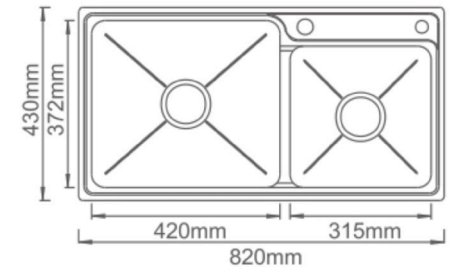

Size: 780x480x235 mm

Thickness: 1 mm

ADDITIONAL ACCESSORIES INCLUDED

BN-0202

Double Bowl Kitchen Sink

Finish: Satin

Size: 830x450x228 mm

Thickness: 1.2 mm

BN-0401

Double Bowl Kitchen Sink

Finish: Pearl Satin

Size: 820x430x205 mm

Thickness:

ADDITIONAL ACCESSORIES INCLUDED

WASTE FITTING

+