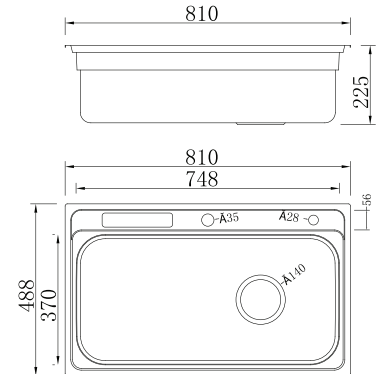

Size: 680x450x216 mm

Thickness: 1 mm

ADDITIONAL ACCESSORIES INCLUDED

WASTE FITTING

+

DRYING RACK

+

SOAP DISPENSER

+

KNIFE REST

+

DRAINER

BN-0402

Double Bowl Kitchen Sink

Finish: Embossing

Size: 780x450x230 mm

Single Bowl Kitchen Sink

Finish: Satin

Size: 810x490x230 mm

Thickness: 0.8 mm

ADDITIONAL ACCESSORIES INCLUDED

BN-0211

Single Bowl Kitchen Sink

Finish: Satin

Size: 780x480x235 mm

Thickness: 1 mm

ADDITIONAL ACCESSORIES INCLUDED

BN-0202

Double Bowl Kitchen Sink

Finish: Satin

Size: 830x450x228 mm

Thickness: 1.2 mm