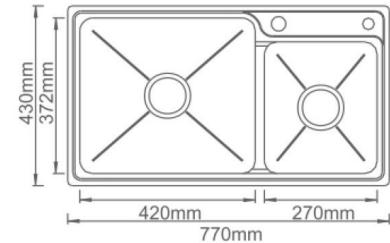

Size: 780x430x216 mm

Thickness: 1 mm

ADDITIONAL ACCESSORIES INCLUDED

WASTE FITTING

+

DRYING RACK

+

SOAP DISPENSER

BN-0401

Double Bowl Kitchen Sink

Finish: Pearl Satin

Size: 820x430x205 mm

Thickness:

ADDITIONAL ACCESSORIES INCLUDED

WASTE FITTING

+

DRYING RACK

+

SOAP DISPENSER

BN-0403

Double Bowl Kitchen Sink

Finish: Pearl Satin

Size: 770x430x205/175 mm

Thickness: 1 mm