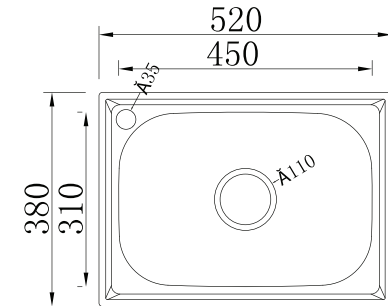

BN-0209

Single Bowl Kitchen Sink

Finish: Satin

Size: 515x375x210 mm

Thickness: 0.8 mm

ADDITIONAL ACCESSORIES INCLUDED

WASTE FITTING

BN-0210

Finish: Satin

Size: 1200x600x230 mm

Thickness: 0.8mm

ADDITIONAL ACCESSORIES INCLUDED

DRAINER

BN-0405

Single Bowl Kitchen Sink

Finish: Satin

Size: 780x430x216 mm

Thickness: 1 mm

ADDITIONAL ACCESSORIES INCLUDED

WASTE FITTING

+

DRYING RACK

+

SOAP DISPENSER

Size: 680x450x216 mm

Thickness: 1 mm

ADDITIONAL ACCESSORIES INCLUDED

WASTE FITTING

+

DRYING RACK

+

SOAP DISPENSER