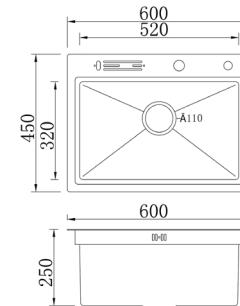

Size: 780x430x216 mm

Thickness: 1 mm

ADDITIONAL ACCESSORIES INCLUDED

WASTE FITTING

+

DRYING RACK

+

SOAP DISPENSER

Size: 680x450x216 mm

Thickness: 1 mm

ADDITIONAL ACCESSORIES INCLUDED

WASTE FITTING

+

DRYING RACK

+

SOAP DISPENSER

+

KNIFE REST

BN-0216

Single Bowl Kitchen Sink

Finish: Satin

Size: 600x450x250 mm

Thickness: Panel-4mm, Bowl-1.2 mm

ADDITIONAL ACCESSORIES INCLUDED

Single Bowl Kitchen Sink

Finish: Satin

Size: 830x480x250 mm

Thickness: 1.2 mm

ADDITIONAL ACCESSORIES INCLUDED

CUTTING BOARD

+

TRAY