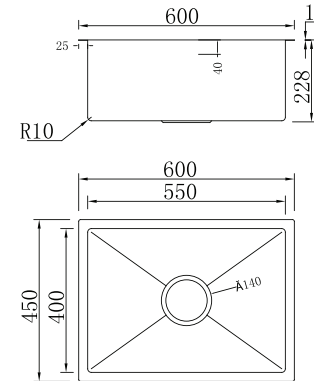

Finish: Satin

Size: 1200x600x230 mm

Thickness: 0.8mm

ADDITIONAL ACCESSORIES INCLUDED

DRAINER

BN-0405

Single Bowl Kitchen Sink

Finish: Satin

Size: 780x430x216 mm

Thickness: 1 mm

ADDITIONAL ACCESSORIES INCLUDED

WASTE FITTING

+

DRYING RACK

+

SOAP DISPENSER

BN-0201

Single Bowl Kitchen Sink

Finish: Satin

Size: 600x450x228 mm

Thickness: 1.2 mm

ADDITIONAL ACCESSORIES INCLUDED

WASTE FITTING

+

Size: 680x450x216 mm

Thickness: 1 mm

ADDITIONAL ACCESSORIES INCLUDED

WASTE FITTING

+

DRYING RACK

+

SOAP DISPENSER