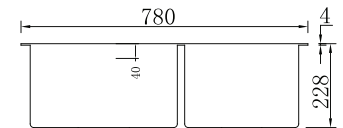

Size: 780x430x228 mm

Thickness: Panel-4mm, Bowl-1.2 mm

ADDITIONAL ACCESSORIES INCLUDED

WASTE FITTING

+

DRYING RACK

+

COLANDER