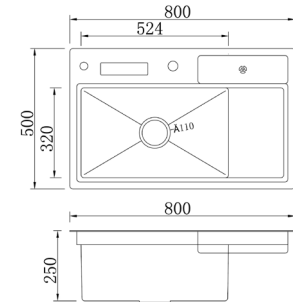

Size: 780x430x228 mm

Thickness: Panel-4mm, Bowl-1.2 mm

ADDITIONAL ACCESSORIES INCLUDED

WASTE FITTING

+

DRYING RACK

+

COLANDER

COLANDER

+

CUTTING BOARD

BN-0206

Double Bowl Kitchen Sink

Finish: Satin

Size: 960x480x228 mm

Thickness: Panel-4mm, Bowl-1.2 mm

SOAP DISPENSER

+

KNIFE REST

BN-0214

Double Bowl Kitchen Sink

Finish: Satin

Size: 1000x460x228 mm

Thickness: Panel-4mm, Bowl-1.2 mm

BN-0215

Single Bowl Kitchen Sink

Finish: Satin

Size: 800x500x250 mm

Thickness: Panel-4mm, Bowl-1.2 mm

ADDITIONAL ACCESSORIES INCLUDED

CUTTING BOARD

+