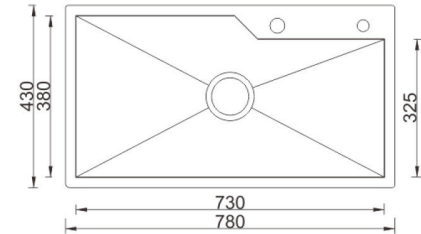

BN-0209

Single Bowl Kitchen Sink

Finish: Satin

Size: 515x375x210 mm

Thickness: 0.8 mm

ADDITIONAL ACCESSORIES INCLUDED

WASTE FITTING

BN-0210

Single Bowl Kitchen Sink

Finish: Satin

Size: 570x430x220 mm

Thickness: 0.8 mm

ADDITIONAL ACCESSORIES INCLUDED

WASTE FITTING

BN-0212

Single Bowl Kitchen Sink

Finish: Satin

Size: 1200x600x230 mm

Thickness: 0.8mm

ADDITIONAL ACCESSORIES INCLUDED

DRAINER

BN-0405

Single Bowl Kitchen Sink

Finish: Satin

Size: 780x430x216 mm

Thickness: 1 mm

ADDITIONAL ACCESSORIES INCLUDED

WASTE FITTING

+

DRYING RACK

+

SOAP DISPENSER