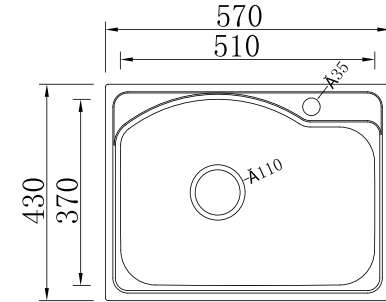

BN-0209

Single Bowl Kitchen Sink

Finish: Satin

Size: 515x375x210 mm

Thickness: 0.8 mm

ADDITIONAL ACCESSORIES INCLUDED

WASTE FITTING

BN-0210

Single Bowl Kitchen Sink

Finish: Satin

Size: 570x430x220 mm

Thickness: 0.8 mm

ADDITIONAL ACCESSORIES INCLUDED

WASTE FITTING

BN-0212

Single Bowl Kitchen Sink

Finish: Satin

Size: 1200x600x230 mm

Thickness: 0.8mm

ADDITIONAL ACCESSORIES INCLUDED

DRAINER

BN-0405

Single Bowl Kitchen Sink

Finish: Satin

Size: 780x430x216 mm

Thickness: 1 mm

ADDITIONAL ACCESSORIES INCLUDED

WASTE FITTING

+

DRYING RACK

+

SOAP DISPENSER