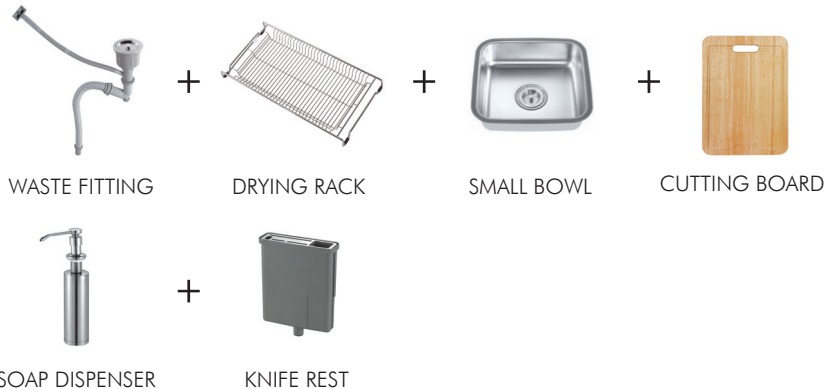

ADDITIONAL ACCESSORIES INCLUDED