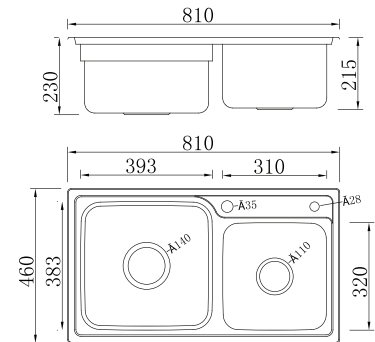

Size: 780x430x228 mm

Thickness: Panel-4mm, Bowl-1.2 mm

ADDITIONAL ACCESSORIES INCLUDED

WASTE FITTING

+

DRYING RACK

+

COLANDER

+

CUTTING BOARD

+

SOAP DISPENSER

BN-0205

Double Bowl Kitchen Sink

Finish: Satin

Size: 820x450x228 mm

CUTTING BOARD

+

SOAP DISPENSER

BN-0208

Double Bowl Kitchen Sink

Finish: Satin

Size: 810x460x240 mm

Thickness: 0.8 mm

SOAP DISPENSER

BN-0408

Double Bowl Kitchen Sink

Finish: Satin

Size: 800x450x216 mm

Thickness: 1 mm

ADDITIONAL ACCESSORIES INCLUDED

WASTE FITTING