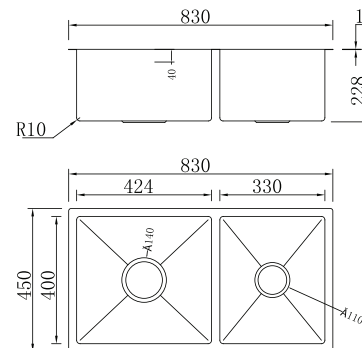

Size: 780x430x216 mm

Thickness: 1 mm

ADDITIONAL ACCESSORIES INCLUDED

WASTE FITTING

+

DRYING RACK

+

SOAP DISPENSER

Single Bowl Kitchen Sink

Finish: Satin

Size: 810x490x230 mm

Thickness: 0.8 mm

ADDITIONAL ACCESSORIES INCLUDED

BN-0211

Single Bowl Kitchen Sink

Finish: Satin

Size: 780x480x235 mm

Thickness: 1 mm

ADDITIONAL ACCESSORIES INCLUDED

BN-0202

Double Bowl Kitchen Sink

Finish: Satin

Size: 830x450x228 mm

Thickness: 1.2 mm

BN-0401

Double Bowl Kitchen Sink

Finish: Pearl Satin

Size: 820x430x205 mm

Thickness:

ADDITIONAL ACCESSORIES INCLUDED

WASTE FITTING

+