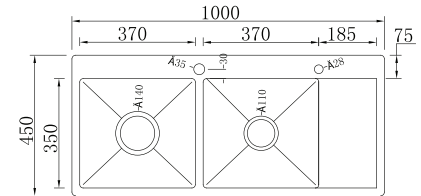

Size: 780x430x216 mm

Thickness: 1 mm

ADDITIONAL ACCESSORIES INCLUDED

WASTE FITTING

+

DRYING RACK

+

SOAP DISPENSER

SOAP DISPENSER

BN-0408

Double Bowl Kitchen Sink

Finish: Satin

Size: 800x450x216 mm

Thickness: 1 mm

ADDITIONAL ACCESSORIES INCLUDED

WASTE FITTING

Finish: Satin

Size: 1000x450x228 mm

Thickness: Panel-4mm, Bowl-1.2 mm

ADDITIONAL ACCESSORIES INCLUDED

WASTE FITTING

+

DRYING RACK

+