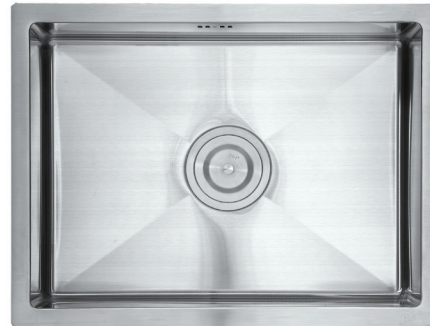

BN-0209

Single Bowl Kitchen Sink

Finish: Satin

Size: 515x375x210 mm

Thickness: 0.8 mm

ADDITIONAL ACCESSORIES INCLUDED

WASTE FITTING

BN-0210

Single Bowl Kitchen Sink

Finish: Satin

Size: 570x430x220 mm

Thickness: 0.8 mm

ADDITIONAL ACCESSORIES INCLUDED

WASTE FITTING

BN-0212

Single Bowl Kitchen Sink

Finish: Satin

Size: 1200x600x230 mm

Thickness: 0.8mm

ADDITIONAL ACCESSORIES INCLUDED

DRAINER

BN-0405

Single Bowl Kitchen Sink

Finish: Satin

BN-0201

Single Bowl Kitchen Sink

Finish: Satin

Size: 600x450x228 mm

Thickness: 1.2 mm

ADDITIONAL ACCESSORIES INCLUDED

WASTE FITTING

+