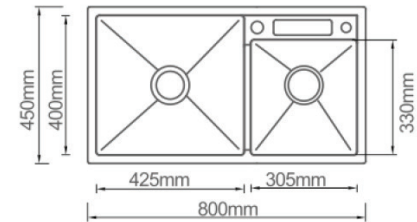

Size: 780x430x216 mm

Thickness: 1 mm

ADDITIONAL ACCESSORIES INCLUDED

WASTE FITTING

+

DRYING RACK

+

SOAP DISPENSER

Size: 780x430x228 mm

Thickness: Panel-4mm, Bowl-1.2 mm

ADDITIONAL ACCESSORIES INCLUDED

WASTE FITTING

+

DRYING RACK

+

COLANDER

CUTTING BOARD

+

SOAP DISPENSER

BN-0208

Double Bowl Kitchen Sink

Finish: Satin

Size: 810x460x240 mm

Thickness: 0.8 mm

SOAP DISPENSER

BN-0408

Double Bowl Kitchen Sink

Finish: Satin

Size: 800x450x216 mm

Thickness: 1 mm

ADDITIONAL ACCESSORIES INCLUDED

WASTE FITTING