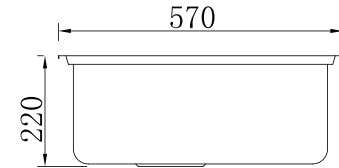

ADDITIONAL ACCESSORIES INCLUDED