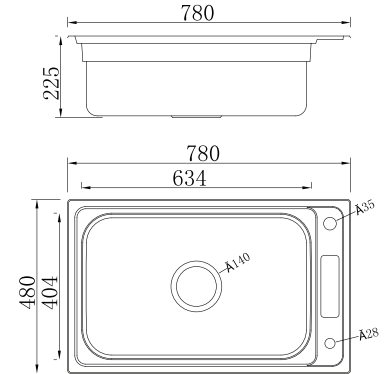

Size: 780x430x216 mm

Thickness: 1 mm

ADDITIONAL ACCESSORIES INCLUDED

WASTE FITTING

+

DRYING RACK

+

SOAP DISPENSER

+

KNIFE REST

+

DRAINER

BN-0402

Double Bowl Kitchen Sink

Finish: Embossing

Size: 780x450x230 mm

Single Bowl Kitchen Sink

Finish: Satin

Size: 810x490x230 mm

Thickness: 0.8 mm

ADDITIONAL ACCESSORIES INCLUDED

BN-0211

Single Bowl Kitchen Sink

Finish: Satin

Size: 780x480x235 mm

Thickness: 1 mm

ADDITIONAL ACCESSORIES INCLUDED

BN-0202

Double Bowl Kitchen Sink

Finish: Satin

Size: 830x450x228 mm

Thickness: 1.2 mm