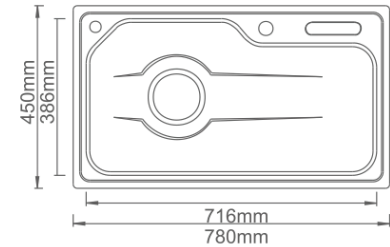

ADDITIONAL ACCESSORIES INCLUDED

+

+