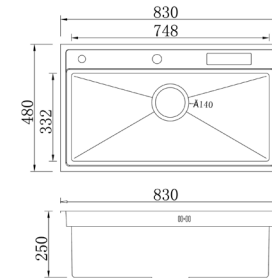

Size: 680x450x216 mm

Thickness: 1 mm

ADDITIONAL ACCESSORIES INCLUDED

WASTE FITTING

+

DRYING RACK

+

SOAP DISPENSER

+

KNIFE REST

BN-0216

Single Bowl Kitchen Sink

Finish: Satin

Size: 600x450x250 mm

Thickness: Panel-4mm, Bowl-1.2 mm

ADDITIONAL ACCESSORIES INCLUDED

Single Bowl Kitchen Sink

Finish: Satin

Size: 830x480x250 mm

Thickness: 1.2 mm

ADDITIONAL ACCESSORIES INCLUDED

CUTTING BOARD

+

TRAY

+

KNIFE REST

+

DRAINER

BN-0402

Double Bowl Kitchen Sink

Finish: Embossing

Size: 780x450x230 mm