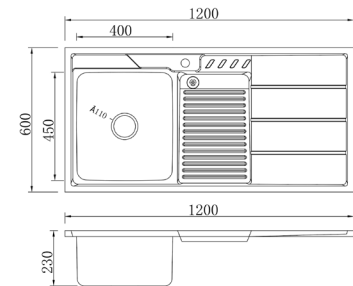

BN-0209

Single Bowl Kitchen Sink

Finish: Satin

Size: 515x375x210 mm

Thickness: 0.8 mm

ADDITIONAL ACCESSORIES INCLUDED

WASTE FITTING

BN-0210

Single Bowl Kitchen Sink

Finish: Satin

Size: 570x430x220 mm

Thickness: 0.8 mm

ADDITIONAL ACCESSORIES INCLUDED

WASTE FITTING

BN-0212

Single Bowl Kitchen Sink

Finish: Satin

Size: 1200x600x230 mm

Thickness: 0.8mm

ADDITIONAL ACCESSORIES INCLUDED

DRAINER

BN-0405

Single Bowl Kitchen Sink

Finish: Satin

Size: 780x430x216 mm

Thickness: 1 mm

ADDITIONAL ACCESSORIES INCLUDED

WASTE FITTING

+

DRYING RACK

+

SOAP DISPENSER