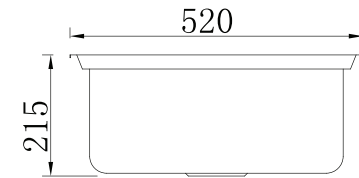

BN-0209

Single Bowl Kitchen Sink

Finish: Satin

Size: 515x375x210 mm

Thickness: 0.8 mm

ADDITIONAL ACCESSORIES INCLUDED

WASTE FITTING

BN-0210