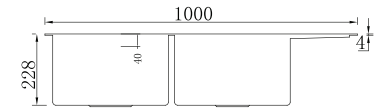

BN-0204

Double Bowl Kitchen Sink

Finish: Satin

Size: 1000x450x228 mm

Thickness: Panel-4mm, Bowl-1.2 mm