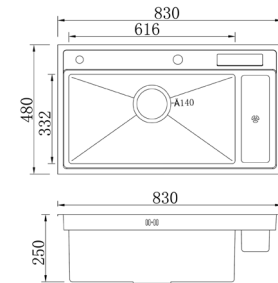

Finish: Pearl Satin

Size: 780x430x216 mm

Thickness: 1 mm

ADDITIONAL ACCESSORIES INCLUDED

WASTE FITTING

+

DRYING RACK

+

SOAP DISPENSER

+

KNIFE REST

BN-0406

Double Bowl Kitchen Sink

Finish: Satin

Size: 750x410x216 mm

Thickness: 1 mm

BN-0213

Single Bowl Kitchen Sink

Finish: Satin

Size: 830x480x250 mm

Thickness: 1.2 mm

ADDITIONAL ACCESSORIES INCLUDED

CUTTING BOARD

+

Size: 780x430x228 mm

Thickness: Panel-4mm, Bowl-1.2 mm

ADDITIONAL ACCESSORIES INCLUDED

WASTE FITTING

+

DRYING RACK

+

COLANDER