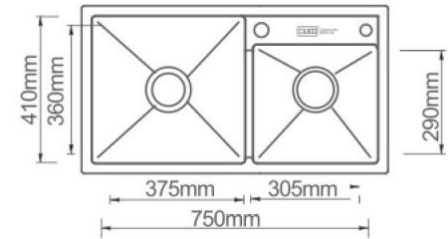

Size: 780x430x216 mm

Thickness: 1 mm

ADDITIONAL ACCESSORIES INCLUDED

WASTE FITTING

+

DRYING RACK

+

SOAP DISPENSER

Finish: Pearl Satin

Size: 780x430x216 mm

Thickness: 1 mm

ADDITIONAL ACCESSORIES INCLUDED

WASTE FITTING

+

DRYING RACK

+

SOAP DISPENSER

+

KNIFE REST

BN-0406

Double Bowl Kitchen Sink

Finish: Satin

Size: 750x410x216 mm

Thickness: 1 mm